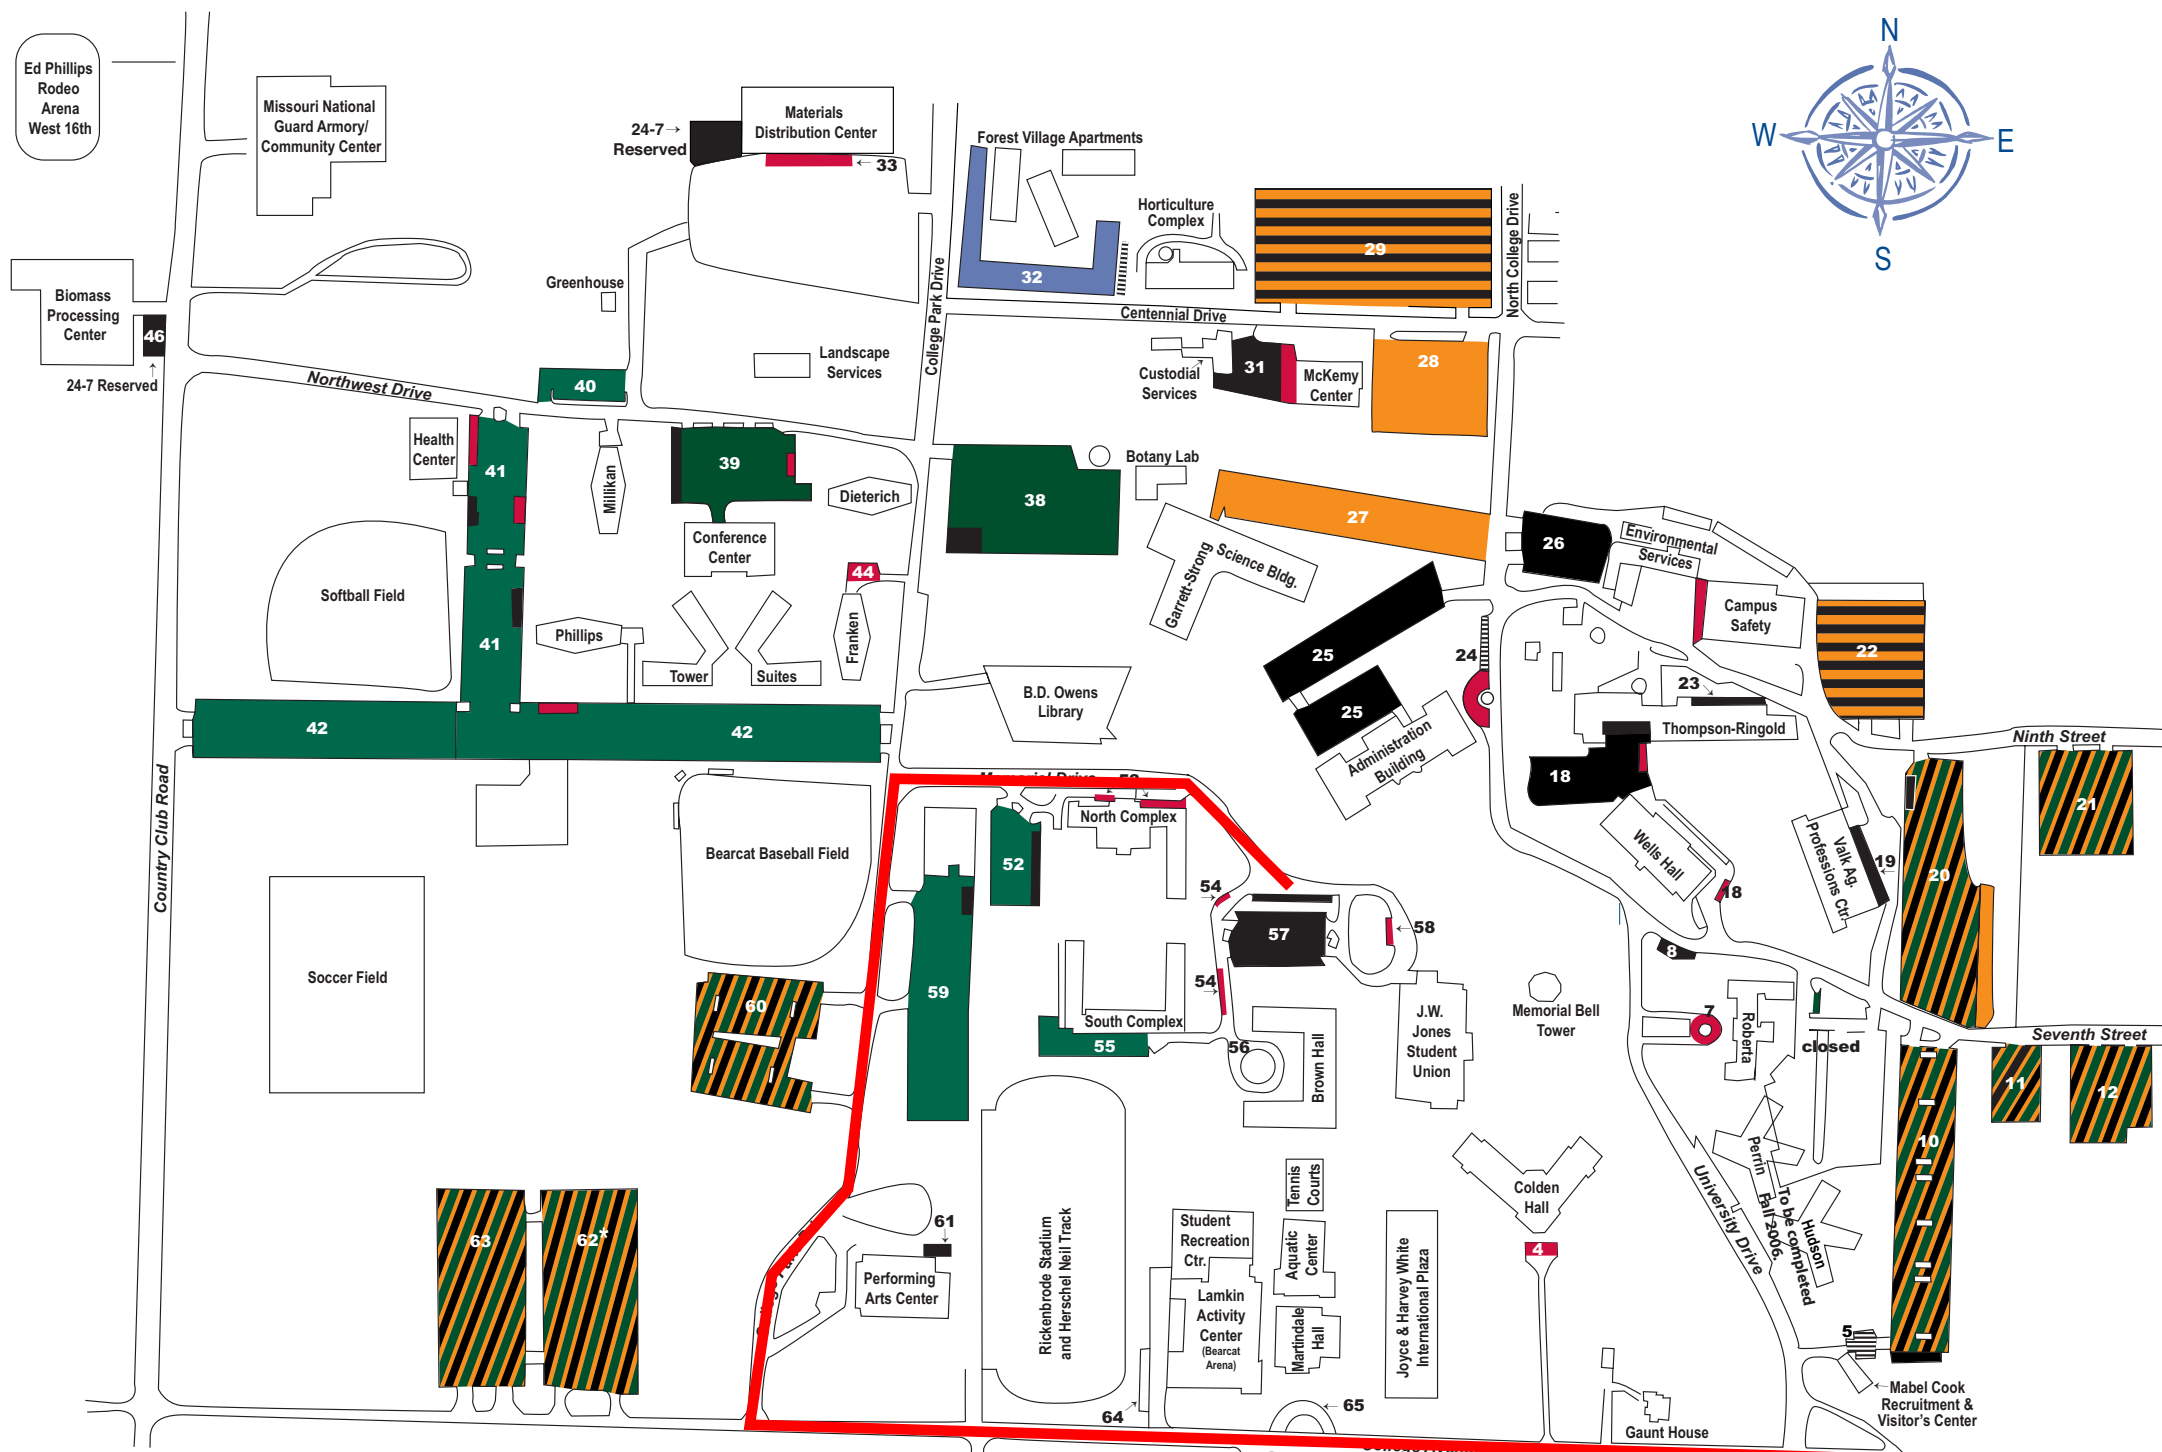

Parking on campus

Northwest Parking Facilities

Numbers indicate parking lot number.

Handicap parking spaces are available in most lots.
 Lot 59 is reserved for Rickenbrode Stadium events.
 *Lot 62 is closed 3-6 p.m. daily during the fall.

- Faculty/Staff
- Commuter
- Resident
- Visitor
- Faculty/Staff, Commuter, Resident
- Faculty Staff, Commuter
- Loading/Unloading
- Forest Village Apartment Parking

Updated July 2005